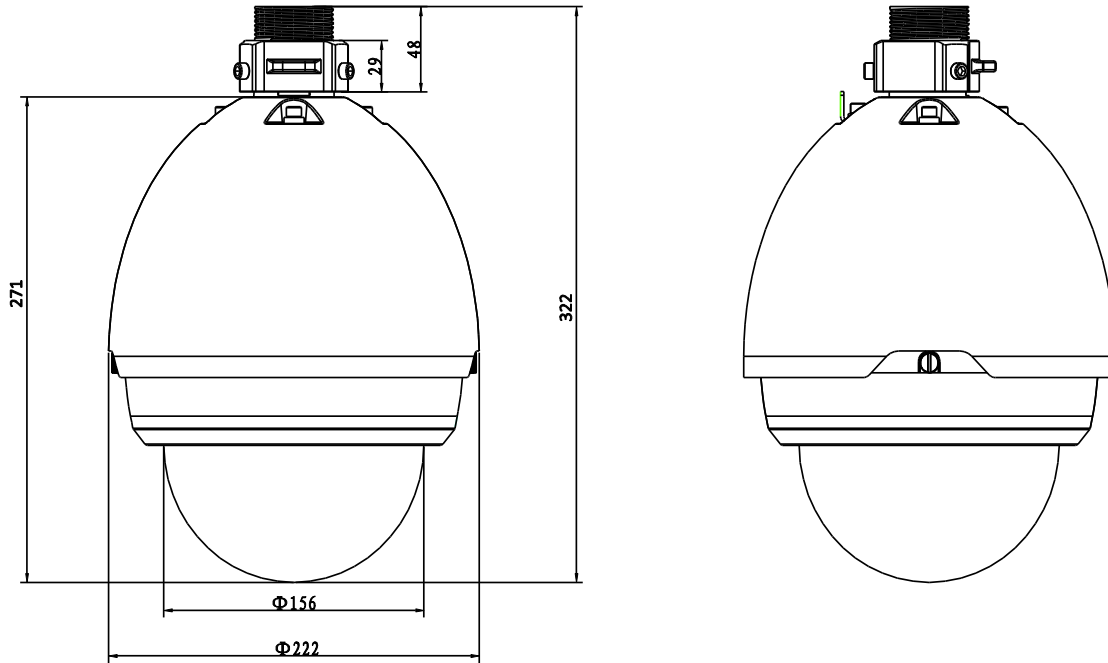

DH-SD65220/230/S220-HN

Dimensions (mm)

Accessories

DH-69FB	DH-PFA111	Power Supply